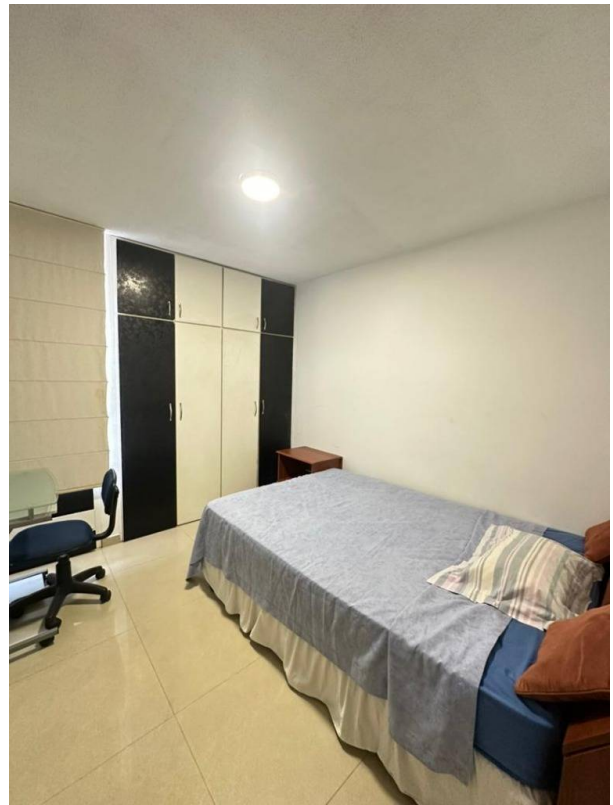

Centro Comercial Anna. Piso 1. Local 18. Avenida Principal de Lechería Frente a la sede de Digitel.,Diego Bautista Urbaneja, Lechería, Anzoategui

T +58 4243116125 | portobienesraices@century21.com.ve | <https://www.century21.com.ve>

Property subject to availability.

Price subject to change without notice.

The sending of this file does not commit the parties to the subscription of any legal document. The information and