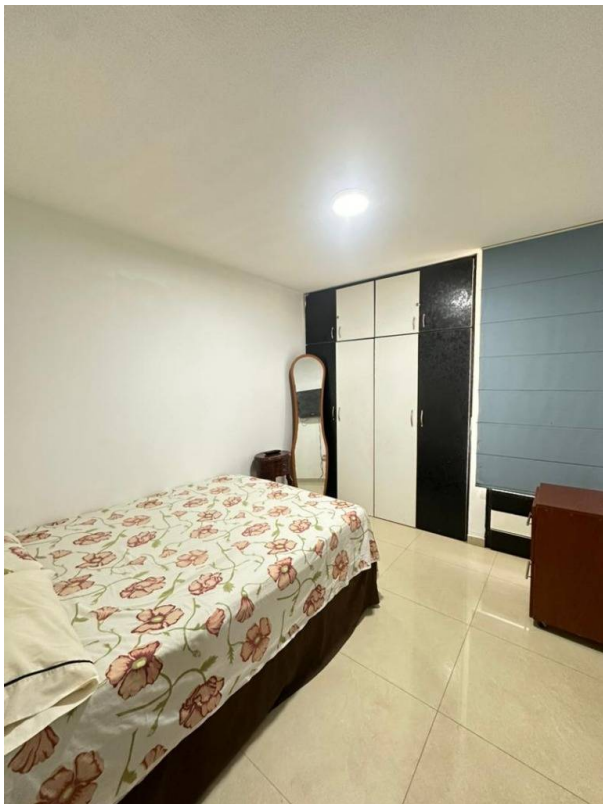

Centro Comercial Anna. Piso 1. Local 18. Avenida Principal de Lechería Frente a la sede de Digitel.,Diego Bautista Urbaneja, Lechería, Anzoategui

T +58 4243116125 | portobienesraices@century21.com.ve | <https://www.century21.com.ve>

Property subject to availability.

Price subject to change without notice.

The sending of this file does not commit the parties to the subscription of any legal document. The information and