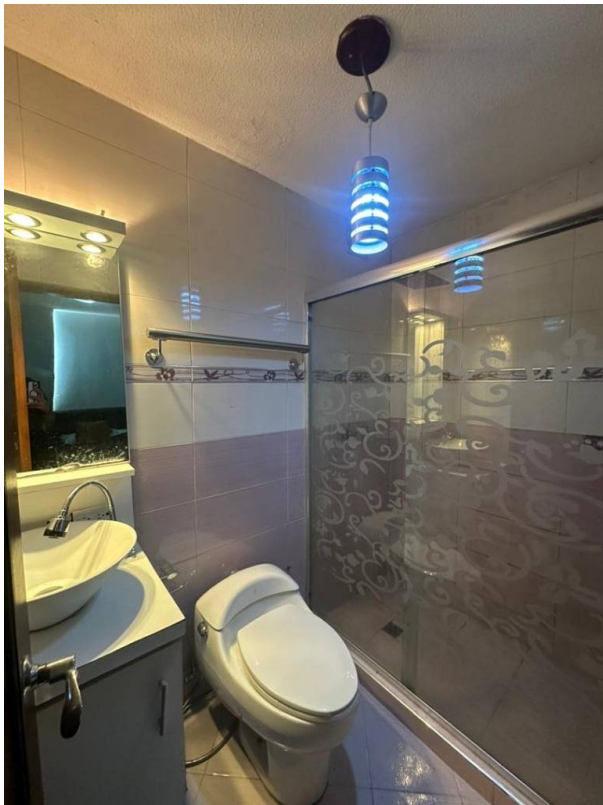

Centro Comercial Anna. Piso 1. Local 18. Avenida Principal de Lechería Frente a la sede de Digitel.,Diego Bautista Urbaneja, Lechería, Anzoategui

T +58 4243116125 | portobienesraices@century21.com.ve | <https://www.century21.com.ve>

Property subject to availability.

Price subject to change without notice.

The sending of this file does not commit the parties to the subscription of any legal document. The information and