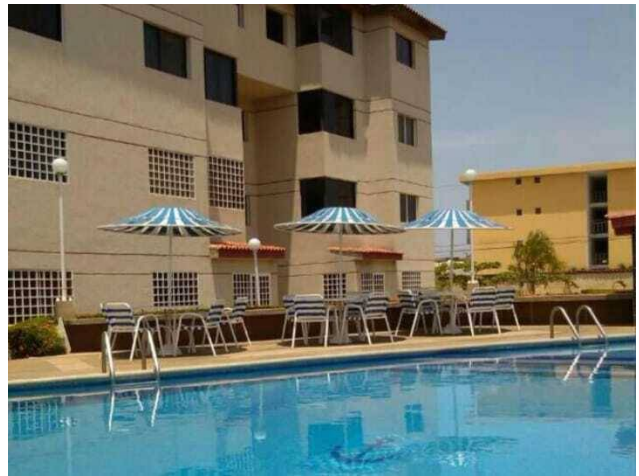

Photo Catalog