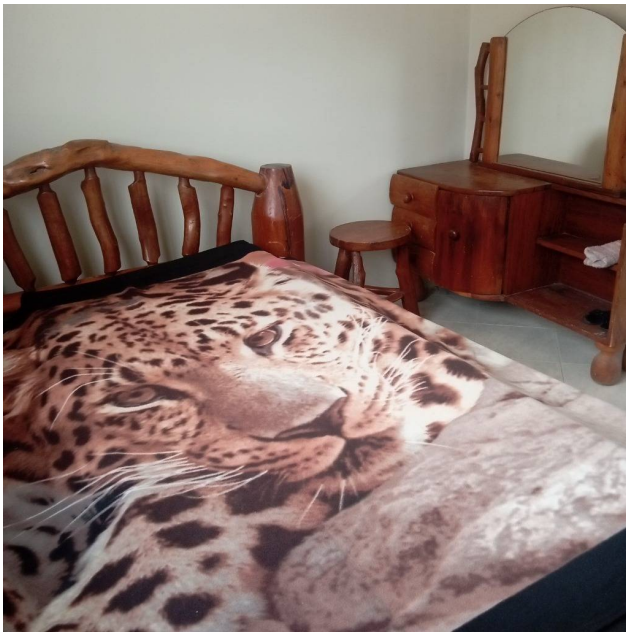

**Av. Pernalete, Urb. Altamira Sur, Municipio Chacao, Residencia El Dorado, Local 1. PB, Chacao, Caracas, Miranda
T 04125033903 | plazafrancia@century21.com.ve | <https://www.century21.com.ve>**

Property subject to availability.

Price subject to change without notice.

The sending of this file does not commit the parties to the subscription of any legal document. The information and measurements are approximate and must be confirmed with the relevant documentation.