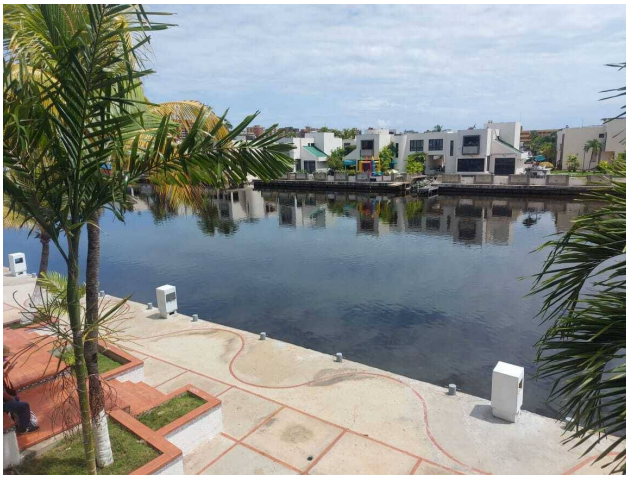

Avenida Fabricio Ojeda, Centro Comercial Rivera Real, PA, local 04, Simón Bolívar, Barcelona, Anzoátegui
T 04148773208 | inmoservibr@century21.com.ve | <https://www.century21.com.ve>

Property subject to availability.

Price subject to change without notice.

The sending of this file does not commit the parties to the subscription of any legal document. The information and measurements are approximate and must be confirmed with the relevant documentation.