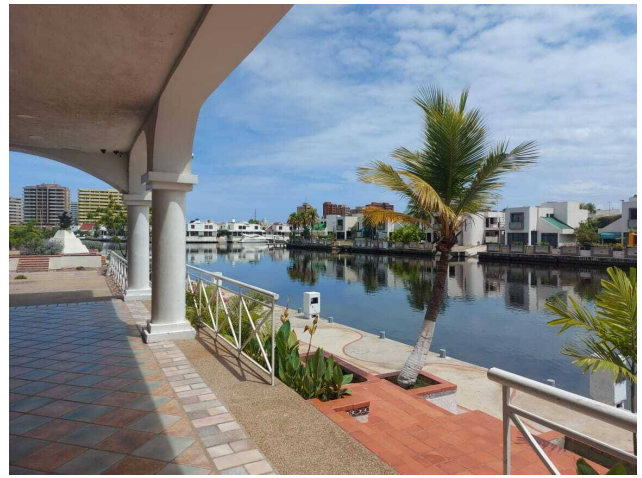

Avenida Fabricio Ojeda, Centro Comercial Rivera Real, PA, local 04, Simón Bolívar, Barcelona, Anzoátegui
T 04148773208 | inmoservibr@century21.com.ve | <https://www.century21.com.ve>

Property subject to availability.

Price subject to change without notice.

The sending of this file does not commit the parties to the subscription of any legal document. The information and measurements are approximate and must be confirmed with the relevant documentation.