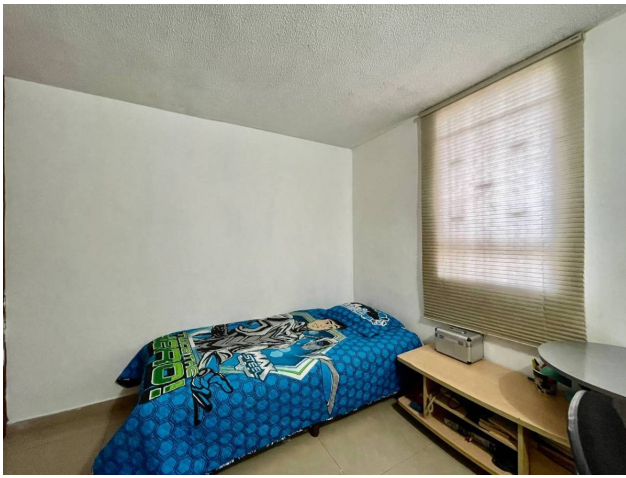

Centro Comercial Anna. Piso 1. Local 18. Avenida Principal de Lechería Frente a la sede de Digitel.,Diego Bautista Urbaneja, Lechería, Anzoategui

T +58 4243116125 | portobienesraices@century21.com.ve | <https://www.century21.com.ve>

Property subject to availability.

Price subject to change without notice.

The sending of this file does not commit the parties to the subscription of any legal document. The information and measurements are approximate and must be confirmed with the relevant documentation.