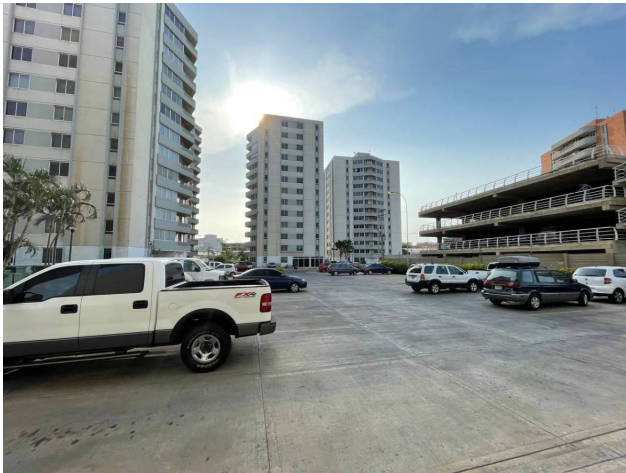

Centro Comercial Anna. Piso 1. Local 18. Avenida Principal de Lechería Frente a la sede de Digitel.,Diego Bautista Urbaneja, Lechería, Anzoategui

T +58 4243116125 | portobienesraices@century21.com.ve | <https://www.century21.com.ve>

Property subject to availability.

Price subject to change without notice.

The sending of this file does not commit the parties to the subscription of any legal document. The information and measurements are approximate and must be confirmed with the relevant documentation.